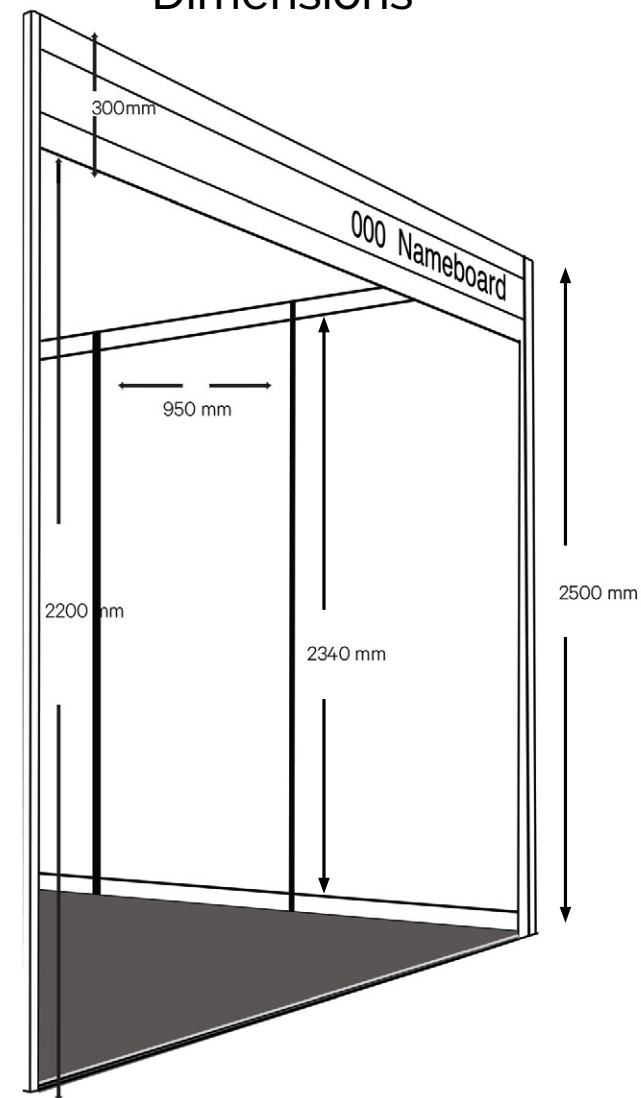

Shell Scheme Specification

Example of a 3 x 3 stand

Panel size =
970mm x 2350mm

Visible size =
950mm x 2340mm

Dimensions

Shell Scheme package includes:

Slate grey carpet, plus
3 x Spotlights per 10m²

Stands over 10m² will receive
2 tracks x 3 spotlights

Stands over 20m² will receive
3 tracks x 3 spotlights