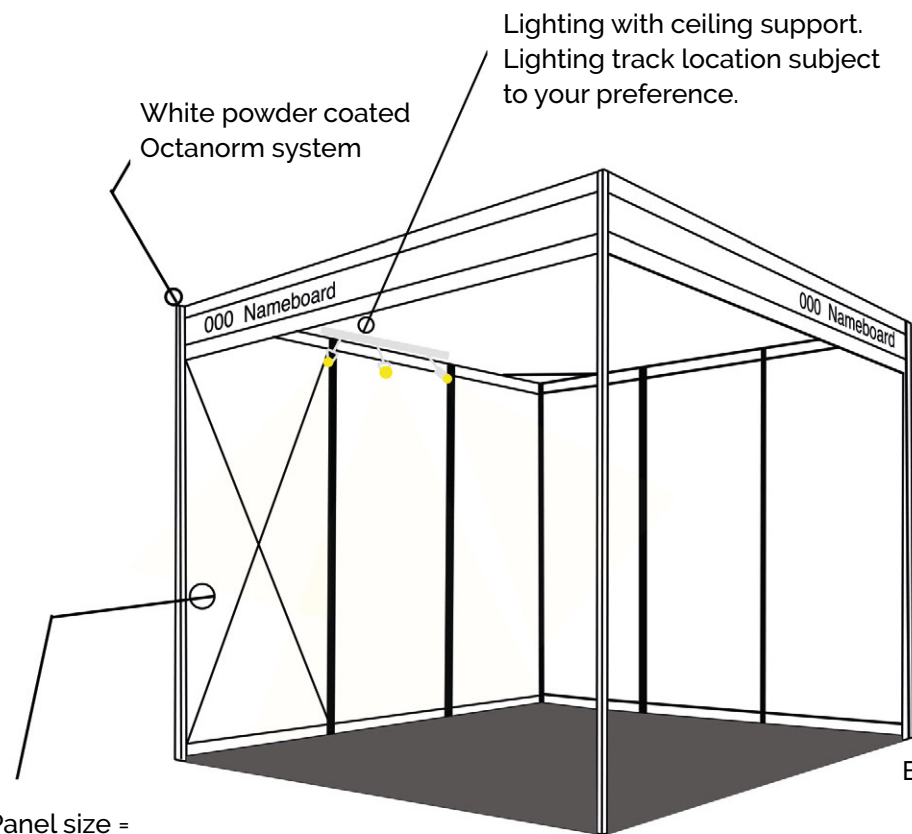

Shell Scheme Specification

Example of a 3 x 3 stand

Panel size =
970mm x 2350mm

Visible size =
950mm x 2340mm

Dimensions

Shell Scheme package includes:

Slate grey carpet, plus
3 x Spotlights per 10m²

Stands over 10m² will receive
2 tracks x 3 spotlights

Stands over 20m² will receive
3 tracks x 3 spotlights